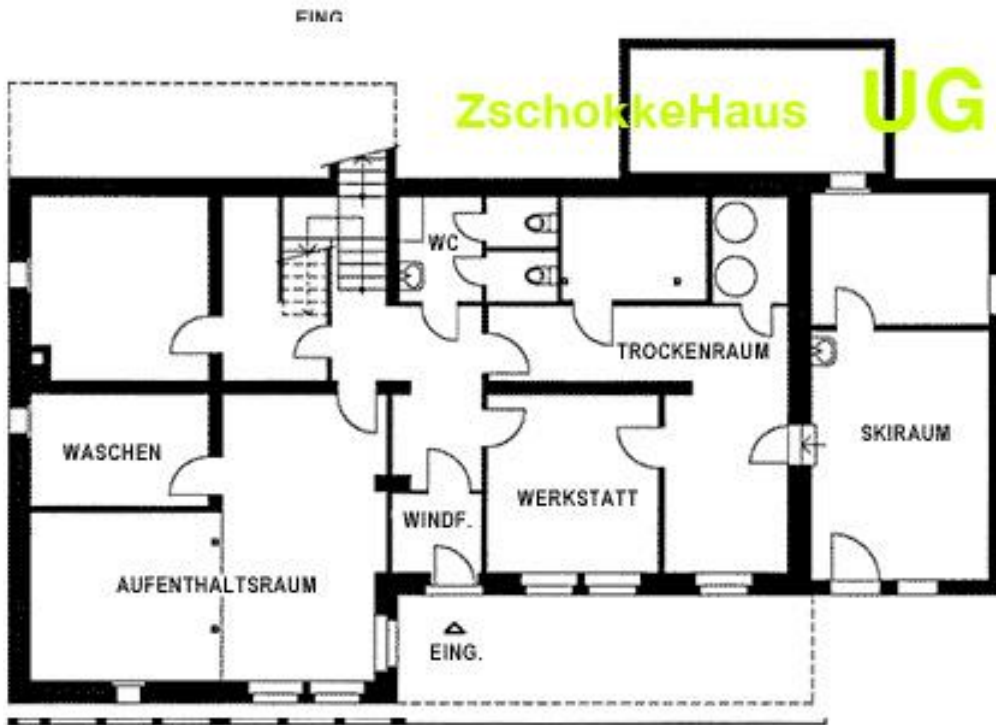

# Floor Plan

Zschokke-Haus  
Gerschnialp 2  
CH-6390 Engelberg

phone +4161 207 30 58  
info@zschokkehaus.ch  
http://www.zschokkehaus.ch

Single room No.1

Single room No 2

DG 6-bed flat A

DG 6-bed flat B

DG 6-bed flat C

2-bed flat D

2-bed flat E

EG 6-bed flat A

EG 6-bed flat B

EG 6-bed flat C

Floor Plan  
Page no. 2

The lounge is a cozy corner with a fireplace, with tables as for card games and table football.

In the entrance section "wind catcher" you can find the beverage „dispenser“ station a public fridge, and here is the the place to change the shoes (inhouse/outdoor).